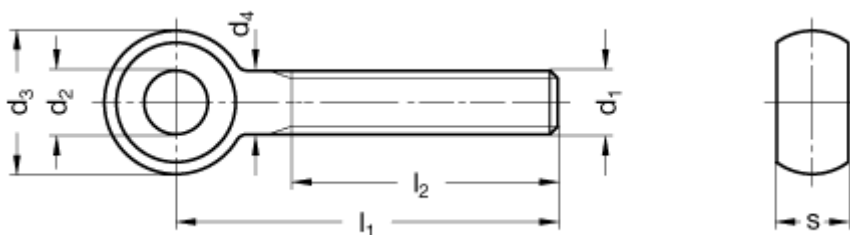

Article number: 201524M660NI

Description: E+G Eye screws
GN 1524-M6-60-NI

Measures

$d_1 = M6$

$d_2 = 6$

$d_3 = 12$

$d_4 = 6$

$l_1 = 60$